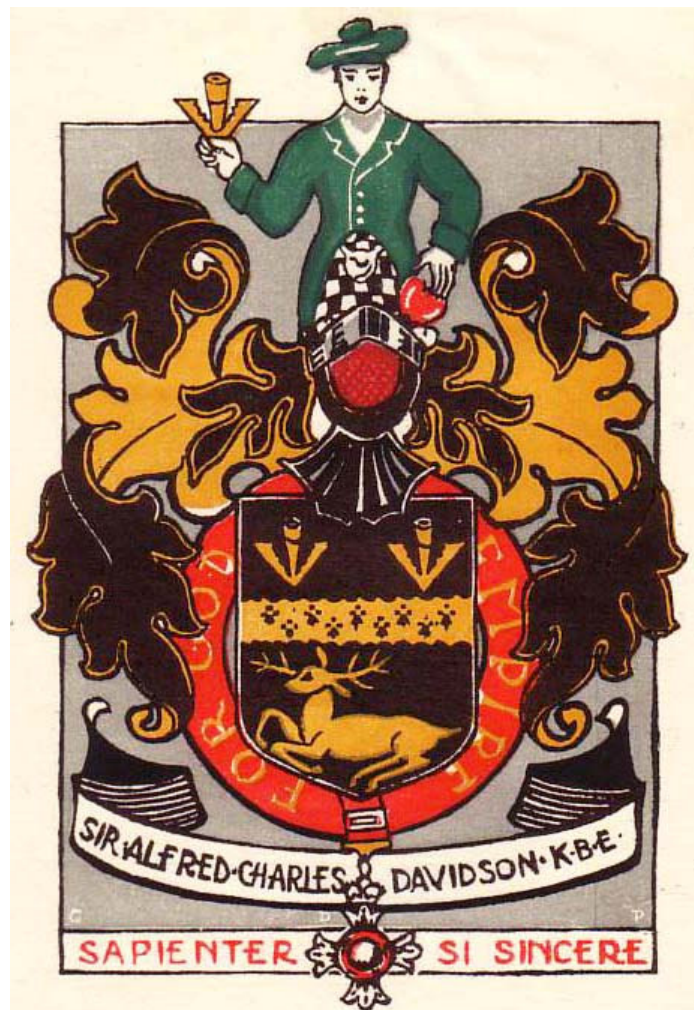

**Vol 105. 48 Sir Alfred Charles Davidson,
New South Wales, Australia 1938**

A cousin of Madgwick George Davidson [see above].

Sable, a fess engrailed erminois between in chief two pheons and in base a stag lodged Or.

Crest: A demi highlander affronty Proper habited and capped Vert kilted chequy Argent and sable, the sporran Proper bearing in his dexter hand a pheon Or and supporting with his sinister hand a human heart Gules.

Motto: Sapienter Si Sincere

*Bookplate illustration
Permission of Flinders University Library, Australia*